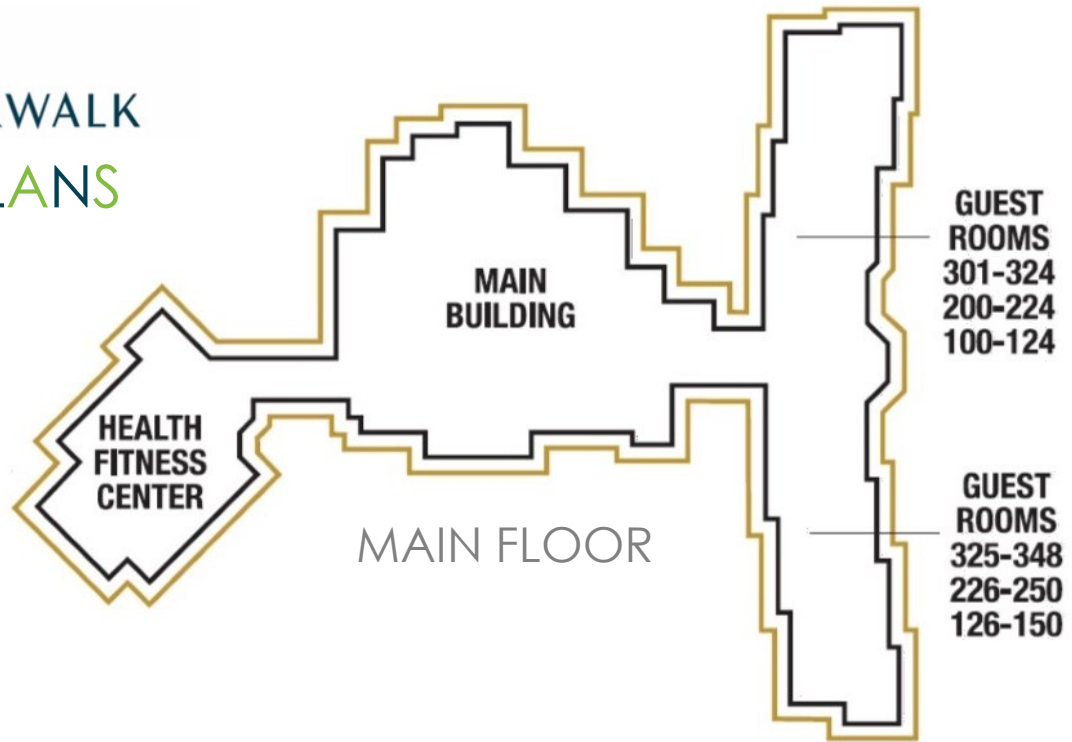

DOLCE NORWALK FLOOR PLANS

1. Magnolia
2. Dogwood
3. Forsythia
4. Willow
5. Laurel
6. Spruce
7. Birch
8. Cedar
9. Hilltop
10. Hickory
11. Chestnut